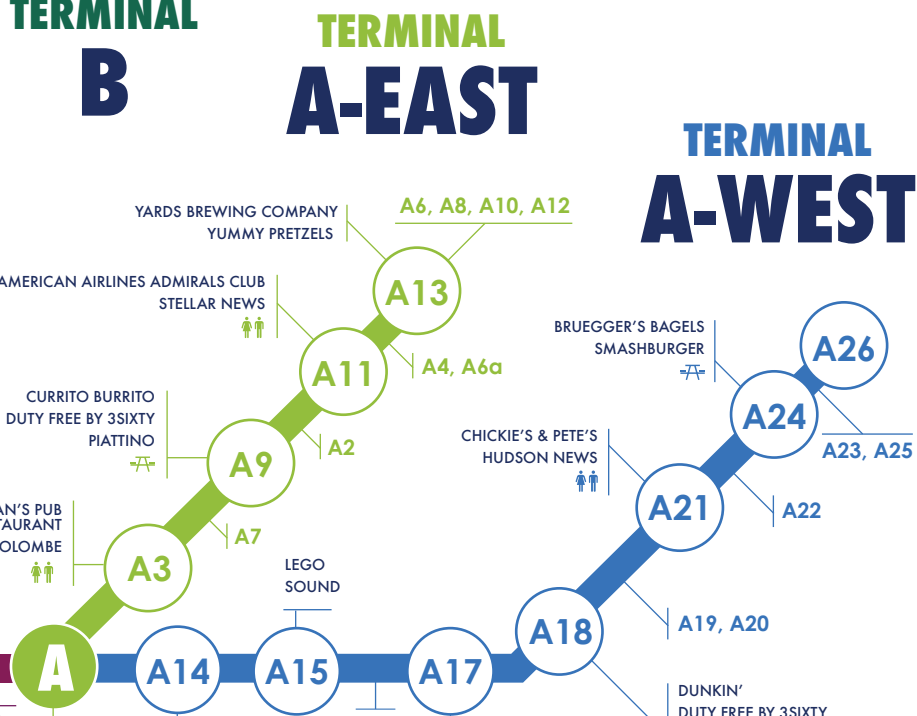

KEY

- ATM
- Information
- Lactation Suite
- Service Animal Relief Area
- Restrooms, *with adult changing room
- Seating for eating
- Shuttle Stop

AIRLINES

Aer Lingus	A-West, A-East
Aeromexico	A-East
Air Canada	D
Alaska Airlines	D
American Airlines	A-West, A-East, B, C
American Eagle	F
British Airways	A-West
Contour Airlines	F
Delta Airlines	D
Delta Connection	D
Discover Airlines	A-West
Frontier Airlines	E
JetBlue Airways	D
Lufthansa Airlines	A-West
Southwest Airlines	E
Spirit Airlines (Departures)	E
Spirit Airlines (Ticketing)	D
Sun Country Airlines	D
United Airlines	D
United Express	D

FOOD

Shop	Location	Options
Aldo Lamberti's Trattoria	C24	V GF
Auntie Anne's Pretzels	B4, D3	
BabaBar	B11	V GF
Balducci's	C20	GF
Bar Symon	D9	V GF
Boule Cafe	B13	V GF
Bruegger's Bagels	A24	
Burger King	E11	V GF
Chick-fil-A	B/C Food Court, E6	
Chickie's & Pete's	A21, C31, D/E Connector, E5	
Cibo Bistro & Wine Bar	B6	V
Currito Burrito	A9, D/E Connector	V GF
Dunkin'	A18, D12, D/E Connector	
Earl of Sandwich	D/E Connector	
Elixir Coffee	B/C Food Court	V GF
Farmer's Fridge	A/B Connector, C/D Link	
Federal Donuts	B/C Food Court	
Gachi Sushi & Noodles	A18, B/C Food Court, E3	V GF
Geno's Steaks	B/C Food Court	V GF
Germantown Biergarten	B9	V GF
Good 2 Go	A14, D3, D/E Connector, F6, F24/Hub	V GF
Good Luck Bar & Restaurant	E12	
Illy Caffe	A17	
Independence Prime	B8	V GF
Jack Duggan's Pub & Restaurant	A3	
Jamba	C24, D3	V GF
Jim's South Street Steaks & Hoagies	C24	
La Colombe	A3, B2, B/C Connector, E5, F10/Hub	V GF
La Tapenade	A18	
Local Tavern	F10/Hub	V GF
Love Grille	B4	V
Mezzogiorno	B11	V GF
Middle Child (opening fall 2025)	D12	V GF
Mo' Burger	D3	
Noobar	B6	V GF
Oyster House	B/C Food Court	V GF
Passyunk Steaks	Near B Security	
Philly Pretzel Factory	F10/Hub	
Piattino Pizza	A9	
Qdoba	F10/Hub	
Re-Vive Bar	F24/Hub	V GF
Sabrina's Café	C18	V GF
Sbarro	A18, F10/Hub	
SGR	B2	
Smashburger	A24, B/C Food Court, F10/Hub	V GF
Starbucks	C31	V GF
Subway	B/C Food Court, E3	
Tagliare Pizza	Near B Security	
Tony Luke's	F10/Hub	
Urban Juicer	F10/Hub	V GF
Vino Volo	B/C Food Court, D/E Connector	V GF
Win Kitchen	F10/Hub	V GF
Yards Brewing Company	A13	V
Yummy Pretzels	A13, E1