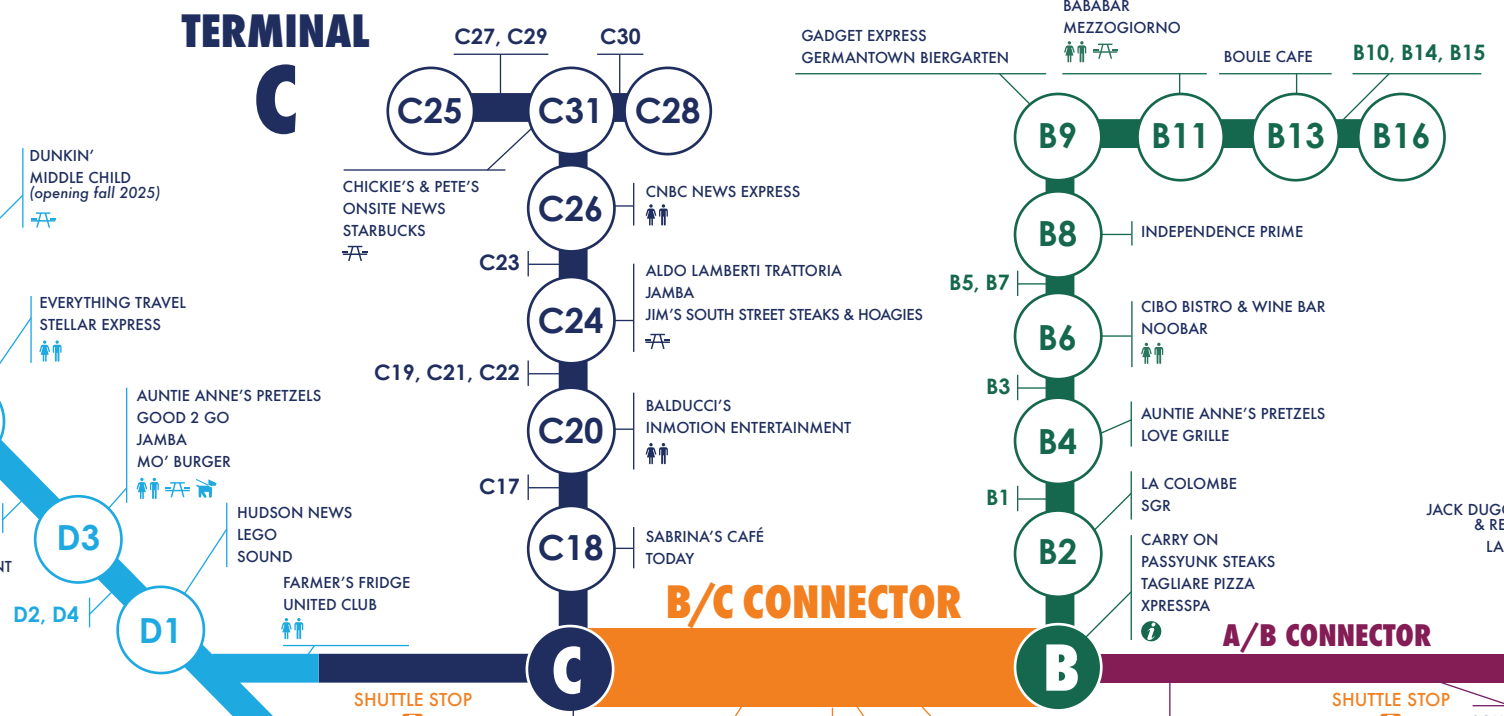

PHL ORDER NOW

Order online & fly past the lines!

TRAVELER TIPS!

- The SEPTA train can be accessed at all terminals.
- Economy parking offers a free shuttle bus from baggage claim areas.
- The airport hotel (the Marriott) can be accessed via Terminal B.
- Companion care rooms are adjacent to all restrooms, and an adult changing room is near gate A14.
- Have a question? Information desks can be found in every terminal.

FOOD

Shop	Location	Options
Aldo Lamberti's Trattoria	C24	V GF
Auntie Anne's Pretzels	B4, D3	
BabaBar	B11	V GF
Balducci's	C20	GF
Bar Symon	D9	V GF
Boule Cafe	B13	V GF
Bruegger's Bagels	A24	
Burger King	E11	V GF
Chick-fil-A	B/C Food Court, E6	
Chickie's & Pete's	A21, C31, D/E Connector, E5	
Cibo Bistro & Wine Bar	B6	V
Currito Burrito	A9, D/E Connector	V GF
Dunkin'	A18, D12, D/E Connector	
Earl of Sandwich	D/E Connector	
Elixir Coffee	B/C Food Court	V GF
Farmer's Fridge	A/B Connector, C/D Link	
Federal Donuts	B/C Food Court	
Gachi Sushi & Noodles	A18, B/C Food Court, E3	V GF
Geno's Steaks	B/C Food Court	V GF
Germantown Biergarten	B9	V GF
Good 2 Go	A14, D3, D/E Connector, F6, F24/Hub	V GF
Good Luck Bar & Restaurant	E12	
Illy Caffe	A17	
Independence Prime	B8	V GF
Jack Duggan's Pub & Restaurant	A3	
Jamba	C24, D3	V GF
Jim's South Street Steaks & Hoagies	C24	
La Colombe	A3, B2, B/C Connector, E5, F10/Hub	V GF
La Tapenade	A18	
Local Tavern	F10/Hub	V GF
Love Grille	B4	V
Mezzogiorno	B11	V GF
Middle Child (opening fall 2025)	D12	V GF
Mo' Burger	D3	
Noobar	B6	V GF
Oyster House	B/C Food Court	V GF
Passyunk Steaks	Near B Security	
Philly Pretzel Factory	F10/Hub	
Piattino Pizza	A9	
Qdoba	F10/Hub	
Re-Vive Bar	F24/Hub	V GF
Sabrina's Café	C18	V GF
Sbarro	A18, F10/Hub	
SGR	B2	
Smashburger	A24, B/C Food Court, F10/Hub	V GF
Starbucks	C31	V GF
Subway	B/C Food Court, E3	
Tagliare Pizza	Near B Security	
Tony Luke's	F10/Hub	
Urban Juicer	F10/Hub	V GF
Vino Volo	B/C Food Court, D/E Connector	V GF
Win Kitchen	F10/Hub	V GF
Yards Brewing Company	A13	V
Yummy Pretzels	A13, E1	