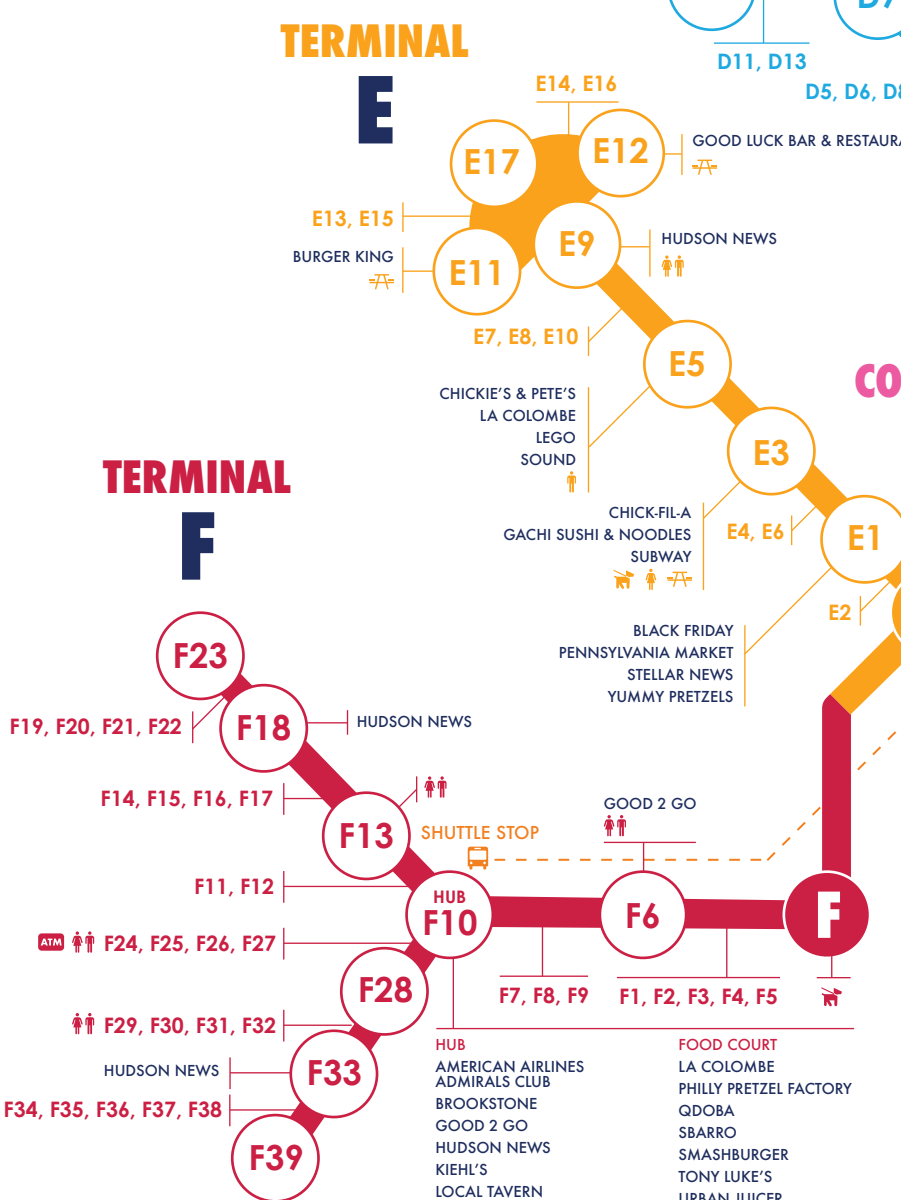

PHL ORDER NOW

Order online & fly past the lines!

TRAVELER TIPS!

- The SEPTA train can be accessed at all terminals.
- Economy parking offers a free shuttle bus from baggage claim areas.
- The airport hotel (the Marriott) can be accessed via Terminal B.
- Companion care rooms are adjacent to all restrooms, and an adult changing room is near gate A14.
- Have a question? Information desks can be found in every terminal.

FOOD

Shop	Location	Options
Aldo Lamberti's Trattoria	C24	V GF
Auntie Anne's Pretzels	B4, D3	
BabaBar	B11	V GF
Balducci's	C20	GF
Bar Symon	D9	V GF
Boule Cafe	B13	V GF
Bruegger's Bagels	A24	
Burger King	E11	V GF
Chick-fil-A	B/C Food Court, E6	
Chickie's & Pete's	A21, C31, D/E Connector, E5	
Cibo Bistro & Wine Bar	B6	V
Currito Burrito	A9, D/E Connector	V GF
Dunkin'	A18, D12, D/E Connector	
Earl of Sandwich	D/E Connector	
Elixir Coffee	B/C Food Court	V GF
Farmer's Fridge	A/B Connector, C/D Link	
Federal Donuts	B/C Food Court	
Gachi Sushi & Noodles	A18, B/C Food Court, E3	V GF
Geno's Steaks	B/C Food Court	V GF
Germantown Biergarten	B9	V GF
Good 2 Go	A14, D3, D/E Connector, F6, F24/Hub	V GF
Good Luck Bar & Restaurant	E12	
Illy Caffe	A17	
Independence Prime	B8	V GF
Jack Duggan's Pub & Restaurant	A3	
Jamba	C24, D3	V GF
Jim's South Street Steaks & Hoagies	C24	
La Colombe	A3, B2, B/C Connector, E5, F10/Hub	V GF
La Tapenade	A18	
Local Tavern	F10/Hub	V GF
Love Grille	B4	V
Mezzogiorno	B11	V GF
Middle Child (opening fall 2025)	D12	V GF
Mo' Burger	D3	
Noobar	B6	V GF
Oyster House	B/C Food Court	V GF
Passyunk Steaks	Near B Security	
Philly Pretzel Factory	F10/Hub	
Piattino Pizza	A9	
Qdoba	F10/Hub	
Re-Vive Bar	F24/Hub	V GF
Sabrina's Café	C18	V GF
Sbarro	A18, F10/Hub	
SGR	B2	
Smashburger	A24, B/C Food Court, F10/Hub	V GF
Starbucks	C31	V GF
Subway	B/C Food Court, E3	
Tagliare Pizza	Near B Security	
Tony Luke's	F10/Hub	
Urban Juicer	F10/Hub	V GF
Vino Volo	B/C Food Court, D/E Connector	V GF
Win Kitchen	F10/Hub	V GF
Yards Brewing Company	A13	V
Yummy Pretzels	A13, E1	