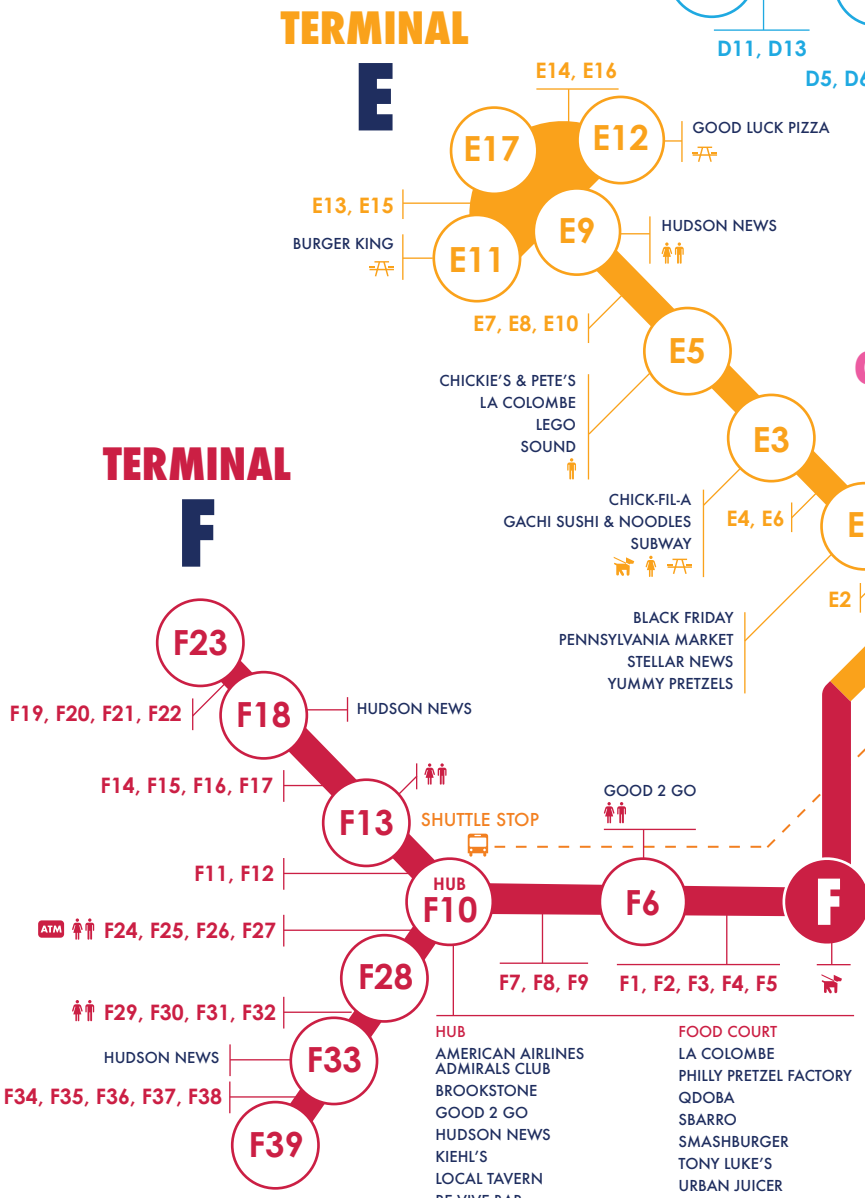

### TRAVELER TIPS!

- The SEPTA train can be accessed at all terminals.
- Economy parking offers a free shuttle bus from baggage claim areas.
- The airport hotel (the Marriott) can be accessed via Terminal B.
- Companion care rooms are adjacent to all restrooms, and an adult changing room is near gate A14.
- Have a question? Information desks can be found in every terminal.

### FOOD

Food Item	Location
Aldo Lambert's Trattoria	C24
BabaBar	B9
Balducci's	C20
Bar Symon	D9
Boule Cafe	B13
Bruegger's Bagels	A24
Burger King	E11
Chick-fil-A	B/C Food Court, E6
Chickie's & Pete's	A21, C31, D/E Connector, E5
Cibo Bistro & Wine Bar	B6
Currito Burrito	A9, D/E Connector
Dunkin'	A18, D12, D/E Connector
Earl of Sandwich	D/E Connector
Elixir Coffee	B/C Food Court
Farmer's Fridge	A/B Connector, C/D Link
Federal Donuts	B/C Food Court
Gachi Sushi & Noodles	A18, B/C Food Court, E3
Geno's Steaks	B/C Food Court
Germantown Biergarten	B9
Good 2 Go	A14, D3, D/E Connector, F6, F24/Hub
Good Luck Pizza	E12
Illy Caffe	A17
Independence Prime	B8
Jack Duggan's Pub & Restaurant	A3
Jamba	C24, D3
Jim's South Street Steaks & Hoagies	C24
La Colombe	A3, B2, B/C Connector, E5, F10/Hub
La Tapenade	A18
Local Tavern	F10/Hub
Love Grille	B4
Mezzogiorno	B11
Middle Child	D12
Mo' Burger	D3
Noobar	B6
Oyster House	B/C Food Court
Passyunk Steaks	Near B Security
Philly Pretzel Factory	F10/Hub
Piattino Pizza	A9
Qdoba	F10/Hub
Re:Vive Bar	F24/Hub
Sabrina's Cafe	C18
Sbarro	A18, F10/Hub
SGR	B2
Smashburger	A24, B/C Food Court, F10/Hub
Starbucks	C31
Subway	B/C Food Court, E3
Tagliare Pizza	Near B Security
Tony Luke's	F10/Hub
Urban Juicer	F10/Hub
Vino Volo	B/C Food Court, D/E Connector
Win Kitchen	F10/Hub
Yards Brewing Company	A13
Yummy Pretzels	A13, E1