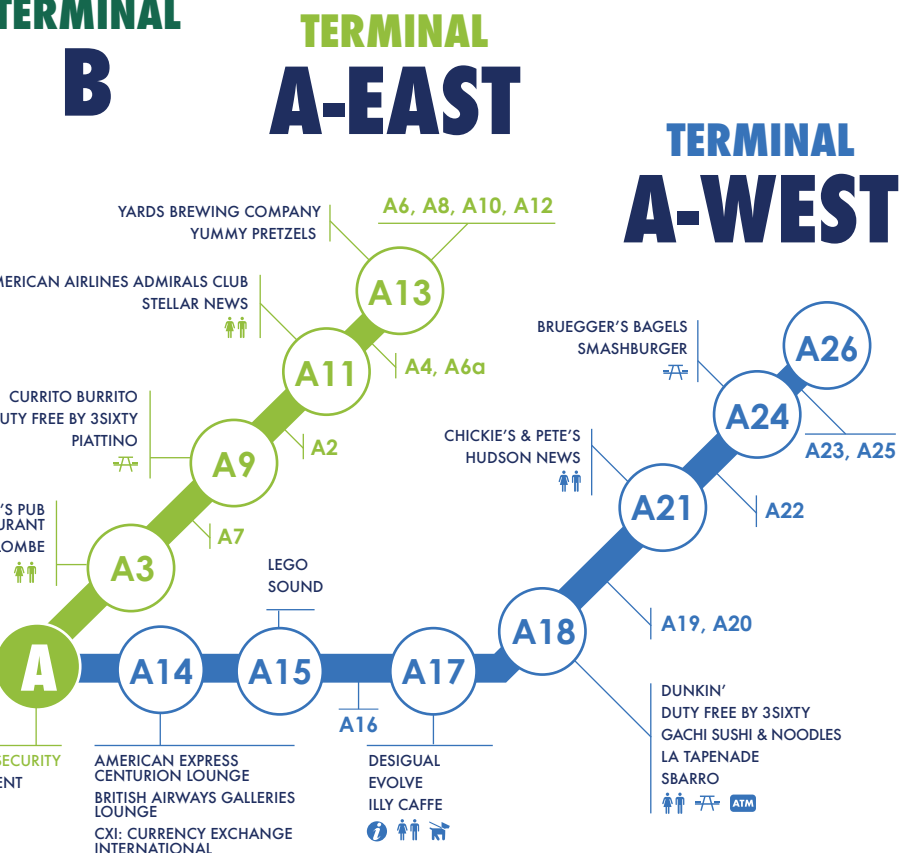

KEY

- ATM
- Information
- Lactation Suite
- Service Animal Relief Area
- Restrooms, *with adult changing room
- Seating for eating
- Shuttle Stop

LOUNGES

American Airlines Admirals Club	A6A, B/C Connector, F10/Hub
American Express Centurion Lounge	A14
British Airways Galleries Club Lounge	A14
Chase Sapphire Lounge by The Club	D/E Connector
Delta SkyClub	D/E Connector
United Club	C/D Link
USO	E2

Operating hours vary. Please check with lounge location for availability.

FOOD

Food Item	Location
Aldo Lambert's Trattoria	C24
BabaBar	B9
Balducci's	C20
Bar Symon	D9
Boule Cafe	B13
Bruegger's Bagels	A24
Burger King	E11
Chick-fil-A	B/C Food Court, E6
Chickie's & Pete's	A21, C31, D/E Connector, E5
Cibo Bistro & Wine Bar	B6
Currito Burrito	A9, D/E Connector
Dunkin'	A18, D12, D/E Connector
Earl of Sandwich	D/E Connector
Elixir Coffee	B/C Food Court
Farmer's Fridge	A/B Connector, C/D Link
Federal Donuts	B/C Food Court
Gachi Sushi & Noodles	A18, B/C Food Court, E3
Geno's Steaks	B/C Food Court
Germantown Biergarten	B9
Good 2 Go	A14, D3, D/E Connector, F6, F24/Hub
Good Luck Pizza	E12
Illy Caffe	A17
Independence Prime	B8
Jack Duggan's Pub & Restaurant	A3
Jamba	C24, D3
Jim's South Street Steaks & Hoagies	C24
La Colombe	A3, B2, B/C Connector, E5, F10/Hub
La Tapenade	A18
Local Tavern	F10/Hub
Love Grille	B4
Mezzogiorno	B11
Middle Child	D12
Mo' Burger	D3
Noobar	B6
Oyster House	B/C Food Court
Passyunk Steaks	Near B Security
Philly Pretzel Factory	F10/Hub
Piattino Pizza	A9
Qdoba	F10/Hub
Re:Vive Bar	F24/Hub
Sabrina's Cafe	C18
Sbarro	A18, F10/Hub
SGR	B2
Smashburger	A24, B/C Food Court, F10/Hub
Starbucks	C31
Subway	B/C Food Court, E3
Tagliare Pizza	Near B Security
Tony Luke's	F10/Hub
Urban Juicer	F10/Hub
Vino Volo	B/C Food Court, D/E Connector
Win Kitchen	F10/Hub
Yards Brewing Company	A13
Yummy Pretzels	A13, E1