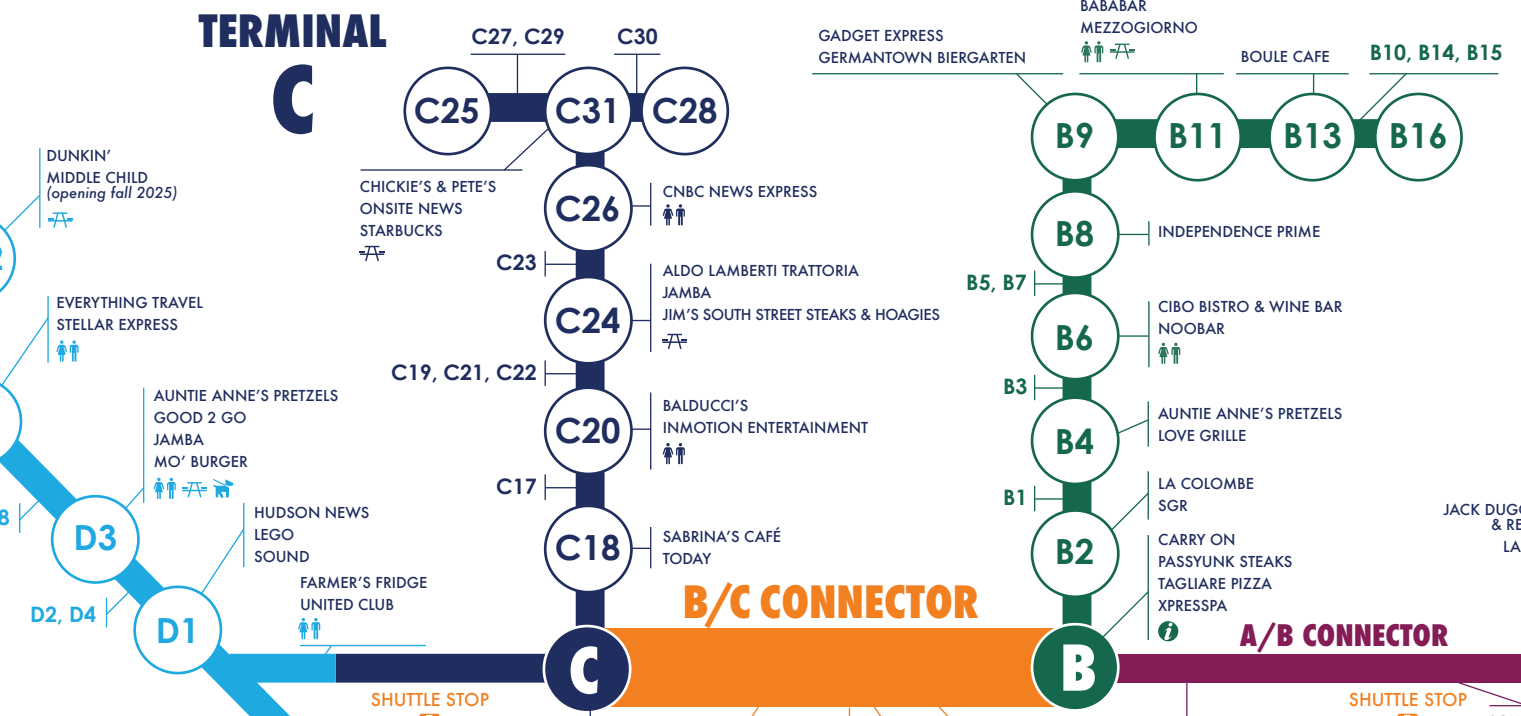

### TRAVELER TIPS!

- The SEPTA train can be accessed at all terminals.
- Economy parking offers a free shuttle bus from baggage claim areas.
- The airport hotel (the Marriott) can be accessed via Terminal B.
- Companion care rooms are adjacent to all restrooms, and an adult changing room is near gate A14.
- Have a question? Information desks can be found in every terminal.

### FOOD

Food Item	Location
Aldo Lambert's Trattoria	C24
BabaBar	B9
Balducci's	C20
Bar Symon	D9
Boule Cafe	B13
Bruegger's Bagels	A24
Burger King	E11
Chick-fil-A	B/C Food Court, E6
Chickie's & Pete's	A21, C31, D/E Connector, E5
Cibo Bistro & Wine Bar	B6
Currito Burrito	A9, D/E Connector
Dunkin'	A18, D12, D/E Connector
Earl of Sandwich	D/E Connector
Elixir Coffee	B/C Food Court
Farmer's Fridge	A/B Connector, C/D Link
Federal Donuts	B/C Food Court
Gachi Sushi & Noodles	A18, B/C Food Court, E3
Geno's Steaks	B/C Food Court
Germantown Biergarten	B9
Good 2 Go	A14, D3, D/E Connector, F6, F24/Hub
Good Luck Pizza	E12
Illy Caffe	A17
Independence Prime	B8
Jack Duggan's Pub & Restaurant	A3
Jamba	C24, D3
Jim's South Street Steaks & Hoagies	C24
La Colombe	A3, B2, B/C Connector, E5, F10/Hub
La Tapenade	A18
Local Tavern	F10/Hub
Love Grille	B4
Mezzogiorno	B11
Middle Child	D12
Mo' Burger	D3
Noobar	B6
Oyster House	B/C Food Court
Passyunk Steaks	Near B Security
Philly Pretzel Factory	F10/Hub
Piattino Pizza	A9
Qdoba	F10/Hub
Re:Vive Bar	F24/Hub
Sabrina's Cafe	C18
Sbarro	A18, F10/Hub
SGR	B2
Smashburger	A24, B/C Food Court, F10/Hub
Starbucks	C31
Subway	B/C Food Court, E3
Tagliare Pizza	Near B Security
Tony Luke's	F10/Hub
Urban Juicer	F10/Hub
Vino Volo	B/C Food Court, D/E Connector
Win Kitchen	F10/Hub
Yards Brewing Company	A13
Yummy Pretzels	A13, E1